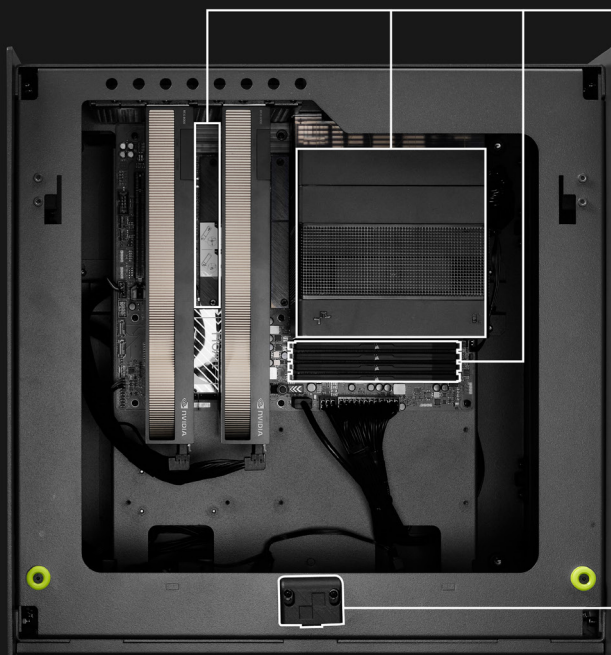

Easy Access to
CPU / Memory / GPU
/ NVMe Storage

Lid quick disconnect fan
power