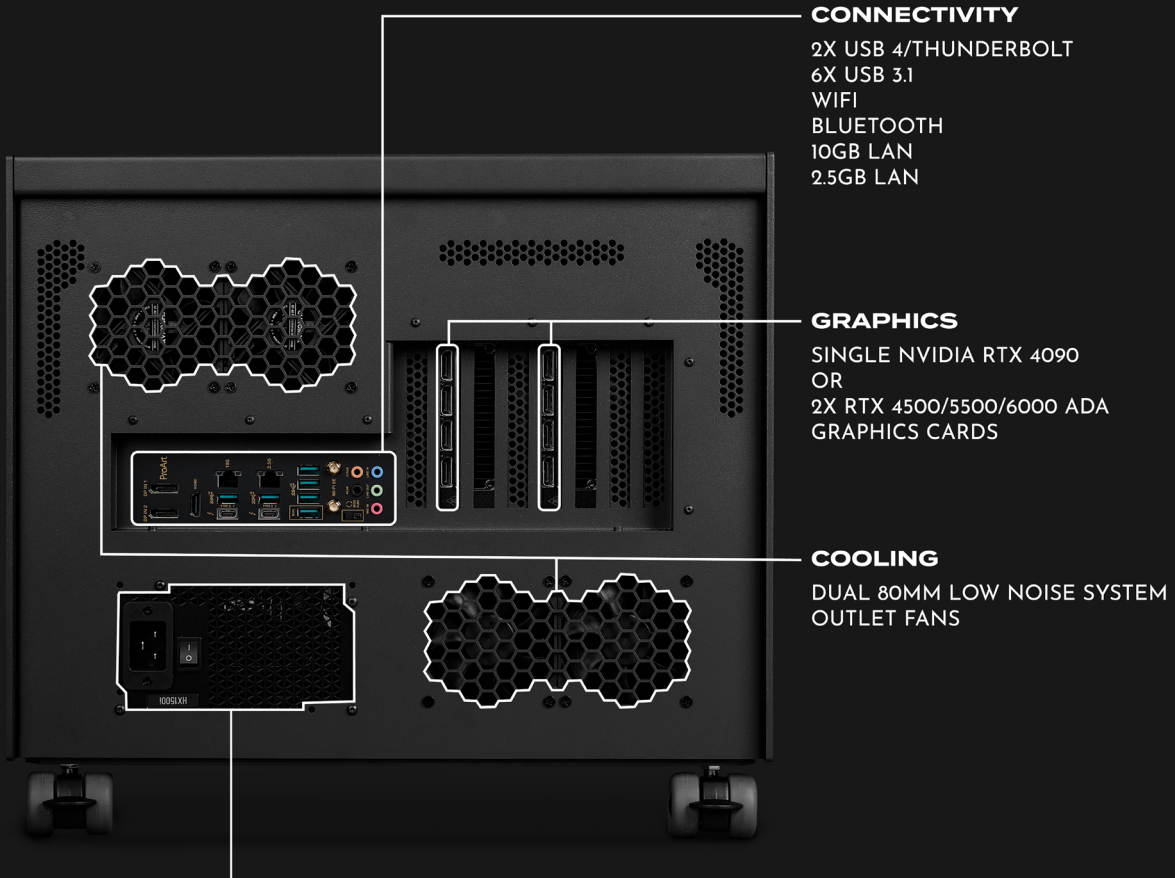

# THE ELECTRON

HOME / OPERATOR

We constantly strive to push the boundaries of what is possible in personal workstation performance. The Electron, is a testament to our commitment to excellence. Combining cutting-edge airflow technology, rock-solid stability, and unparalleled reliability, the Electron represents the next level in compact, high-performance power. The Electron is the ultimate choice for those who refuse to settle for anything less than the best. In both Intel and AMD configurations.

### CONNECTIVITY

2X USB 4/THUNDERBOLT  
6X USB 3.1  
WIFI  
BLUETOOTH  
10GB LAN  
2.5GB LAN

### POWER SUPPLY

1500W CORSAIR PLATINUM  
MODULAR POWER SUPPLY WITH  
CUSTOM CABLING

Easy Access to  
CPU / Memory / GPU  
/ NVMe Storage

Lid quick disconnect fan  
power