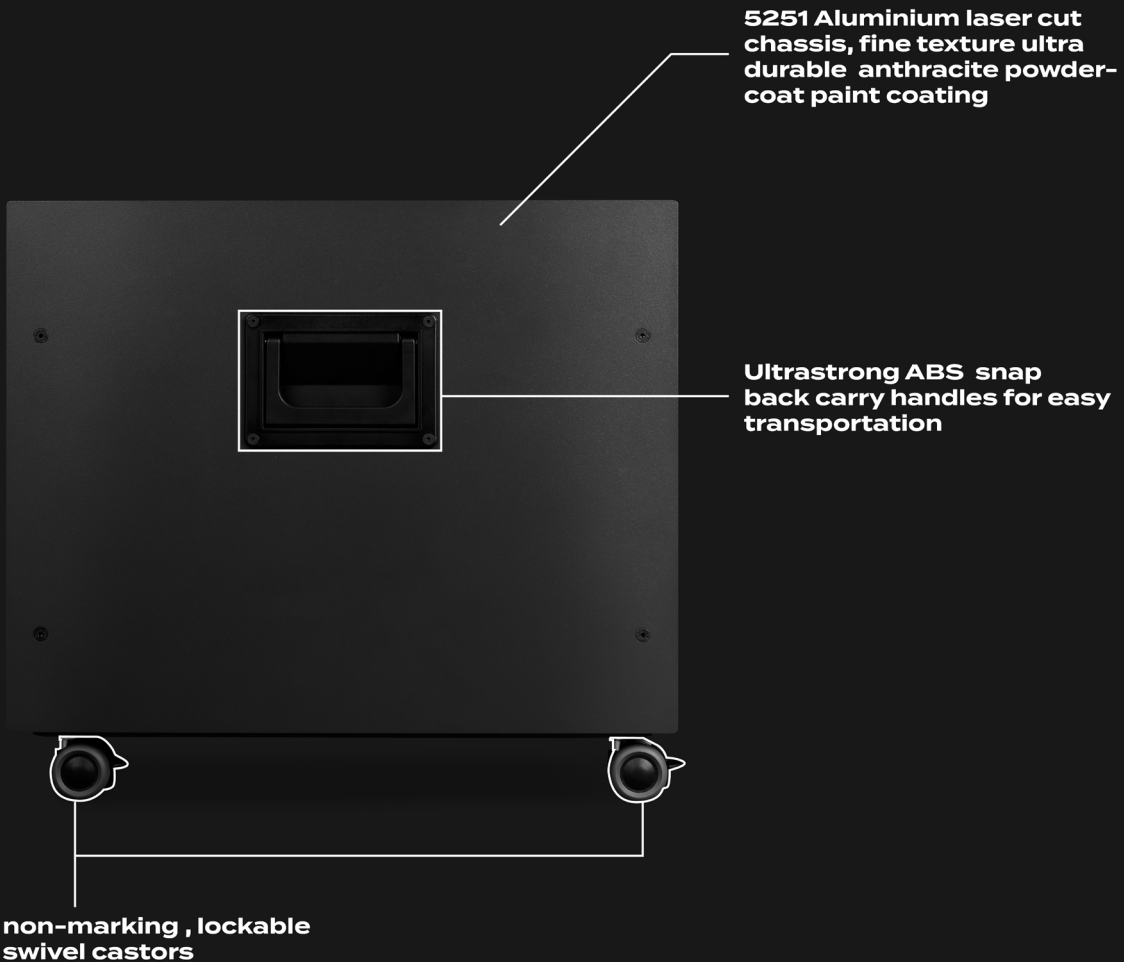

### CONNECTIVITY

2X USB 4/THUNDERBOLT  
6X USB 3.1  
WIFI  
BLUETOOTH  
10GB LAN  
2.5GB LAN